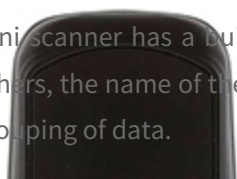

Barcode Scanner 2D RIOTEC iDC9507J through Bluetooth module (which ensures proper communication) is compatible with mobile devices, data collectors and computers running on different operating systemch (see the text "Communication" - below).

A new generation of mini scanner surprises his appearance. This ergonomic, compact and extremely lightweight barcode reader with an appropriate surface texture provides a good grip and reduces hand fatigue with long hours of work.

Mini scanner has a built-in barcode reader, 2D , which is connecting to a Bluetooth device provides information on, among others, the name of the product, the type, approximate value, availability, and also allows for quick and convenient automatic grouping of data.