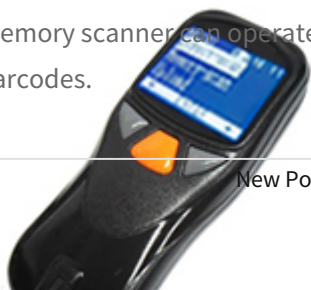

**The detailed specification of the configuration available in the "Technical data"**

[go top...](#)

Unusual, modern, wireless (Bluetooth) mini barcode scanner RIOTEC iDC9607A 1D CCD has been designed with users in mind, for which it is necessary to meticulous cataloging of all available information logistics in the form of electronic databases, spreadsheets, lists, forms, etc.

Barcode Scanner 1D LCD - RIOTEC iDC9607A through Bluetooth module (which ensures proper communication) is compatible with mobile devices, data collectors and computers running on different operating systemch (see the text "Communication" - below).

A new generation of mini scanner surprises his appearance. This ergonomic, compact and extremely lightweight barcode reader with an appropriate surface texture provides a good grip and reduces hand fatigue with long hours of work.

Mini scanner has a built-in barcode reader, 1D CCD, which is connecting to a Bluetooth device provides information on, among others, the name of the product, the type, approximate value, availability, and also allows for quick and convenient automatic grouping of data.