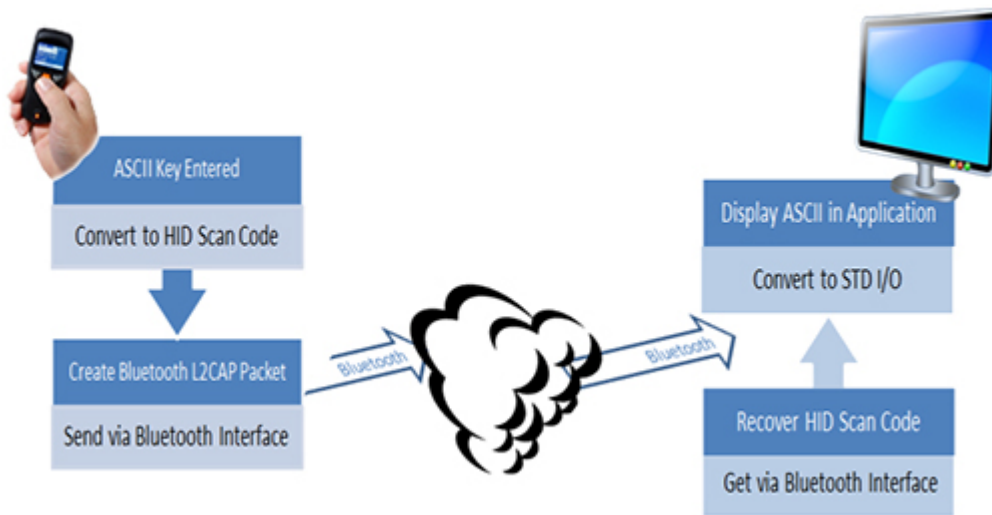

The device uses the HID interface

HID is the go-to profile for Bluetooth-enabled user-input devices like mice, keyboards, and joysticks. It's also used for a lot of modern video game controllers, like WiiMotes or PS3 controllers.

Bluetooth's HID profile is actually a riff on the HID profile already defined for human input USB devices. Just as SPP serves as a replacement for RS-232 cables, HID aims to replace USB cables (a much taller task!).