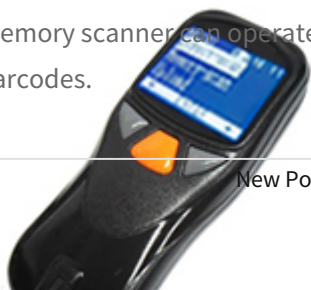

**The detailed specification of the configuration available in the "Technical data"**

[go top...](#)

Unusual, modern, wireless (Bluetooth) mini barcode scanner RIOTEC iDC9607L 2D has been designed with users in mind, for which it is necessary to meticulous cataloging of all available information logistics in the form of electronic databases, spreadsheets, lists, forms, etc.

Barcode Scanner 2D RIOTEC iDC9607L through Bluetooth module (which ensures proper communication) is compatible with mobile devices, data collectors and computers running on different operating systemch (see the text "Communication" - below).

A new generation of mini scanner surprises his appearance. This ergonomic, compact and extremely lightweight barcode reader with an appropriate surface texture provides a good grip and reduces hand fatigue with long hours of work.

Mini scanner has a built-in barcode reader, 2D , which is connecting to a Bluetooth device provides information on, among others, the name of the product, the type, approximate value, availability, and also allows for quick and convenient automatic grouping of data.