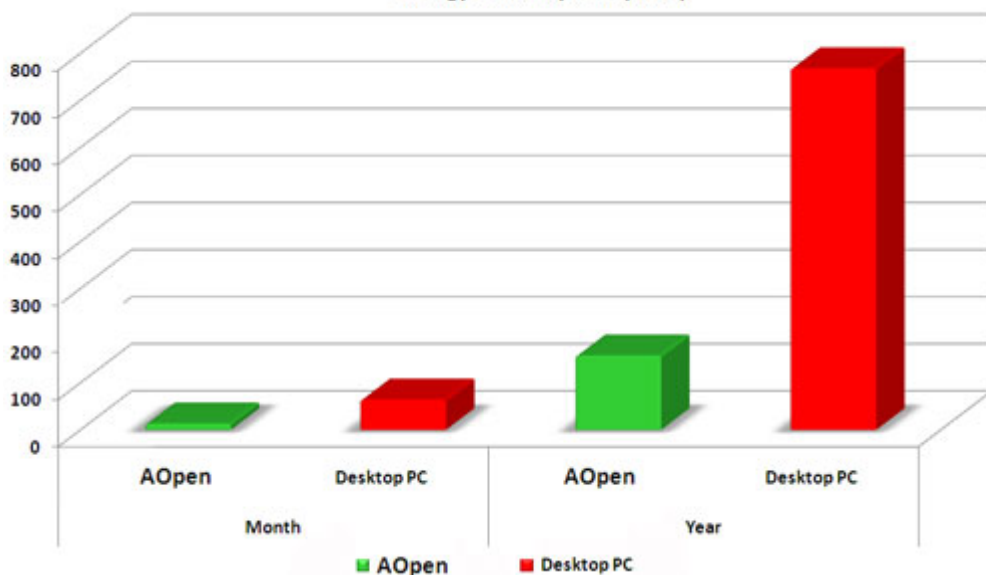

Energy saving and cost reducing

Energy Consumption (kWh)