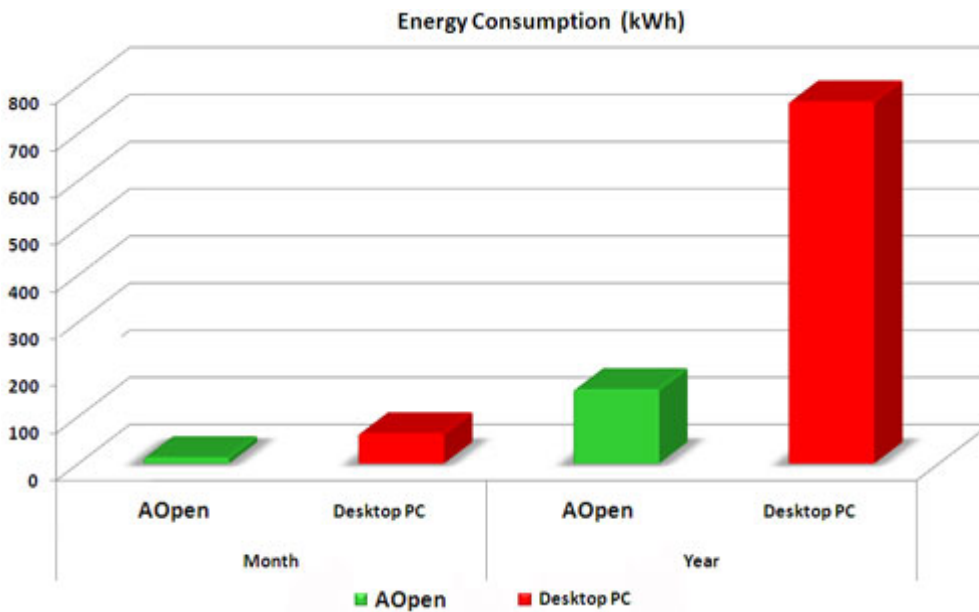

Energy saving and cost reducing