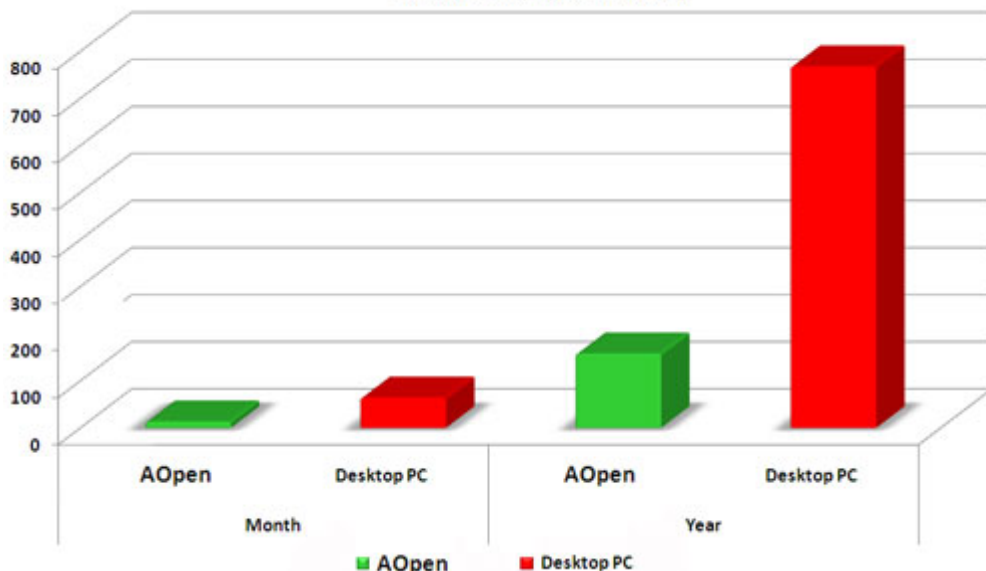

Energy saving and cost reducing

Energy Consumption (kWh)