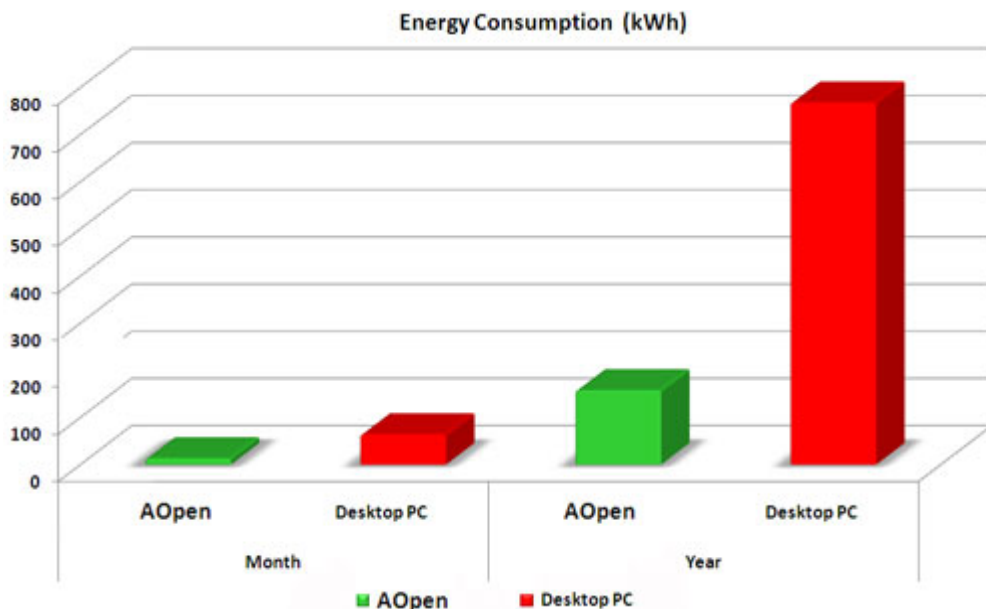

Energy saving and cost reducing