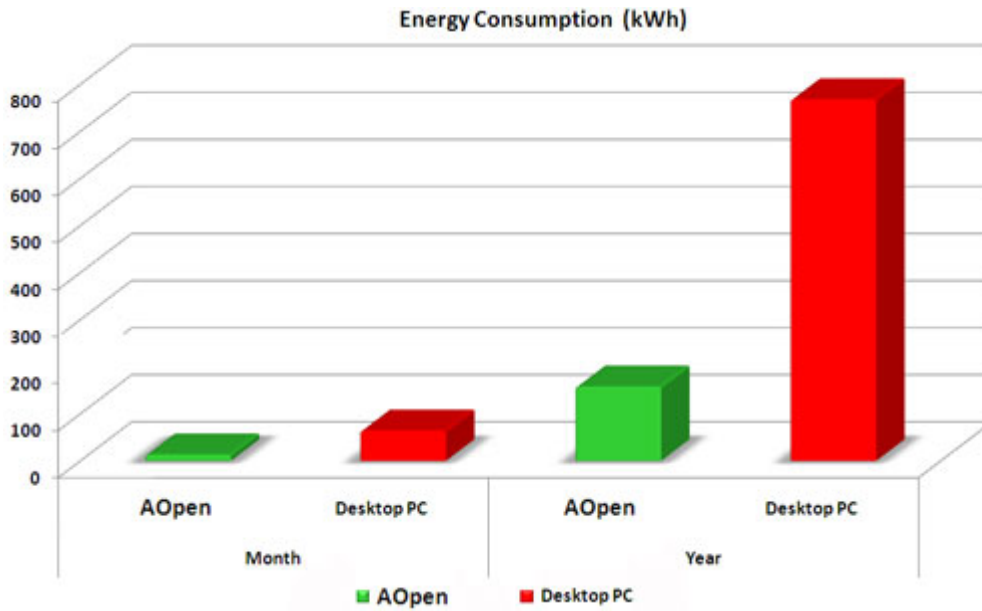

Energy saving and cost reducing