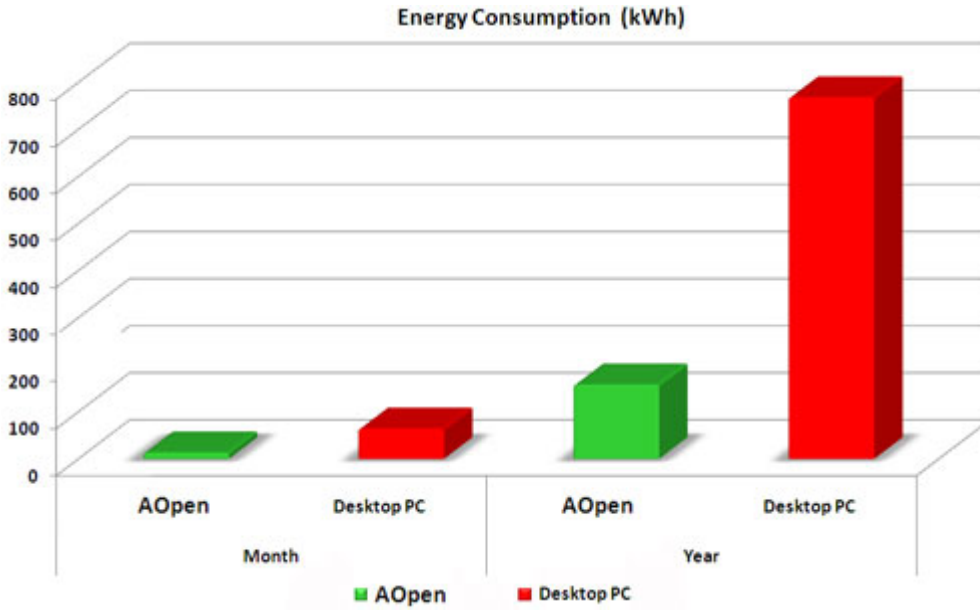

Energy saving and cost reducing