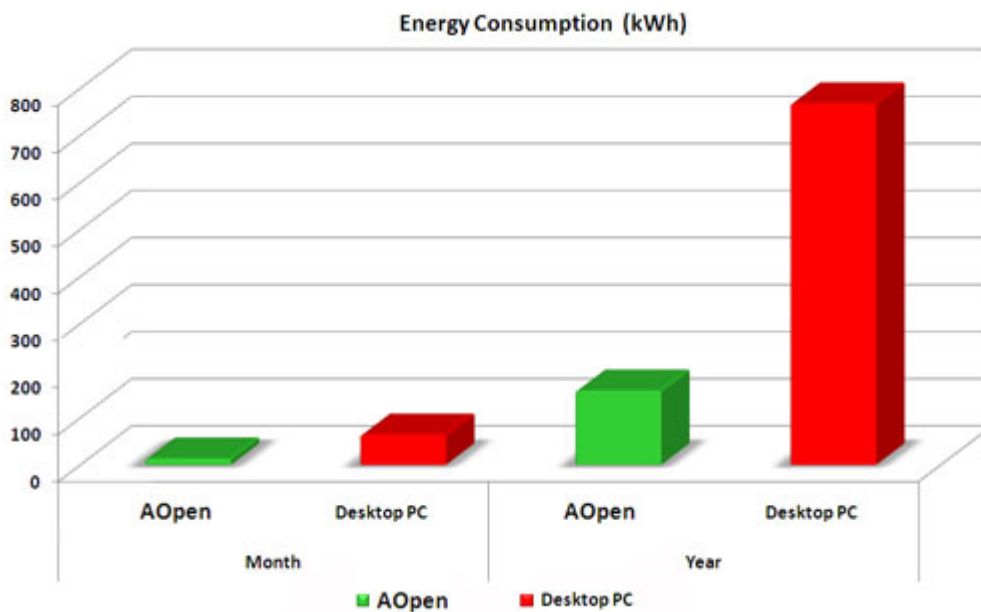

Energy saving and cost reducing