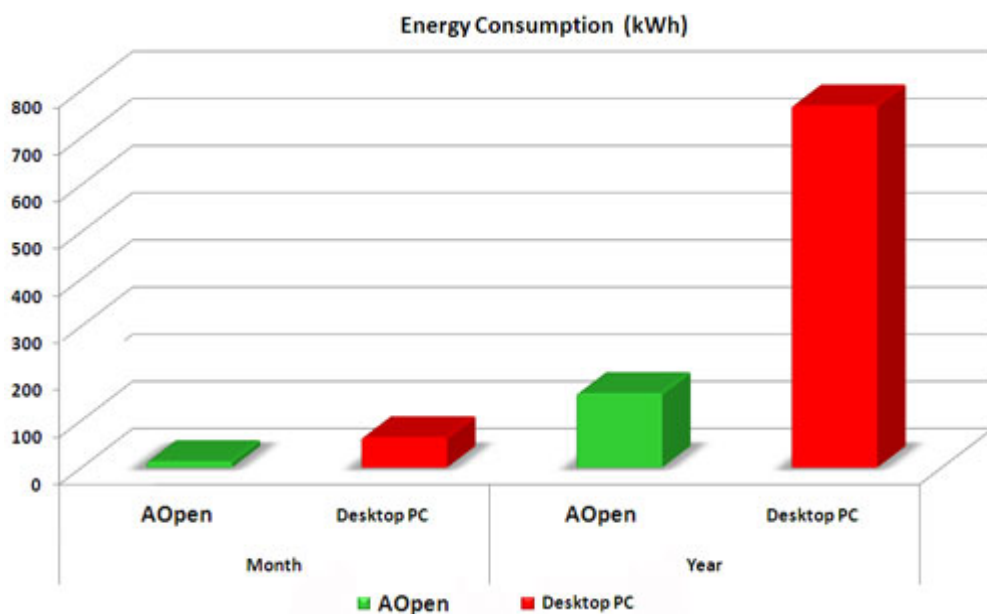

Energy saving and cost reducing