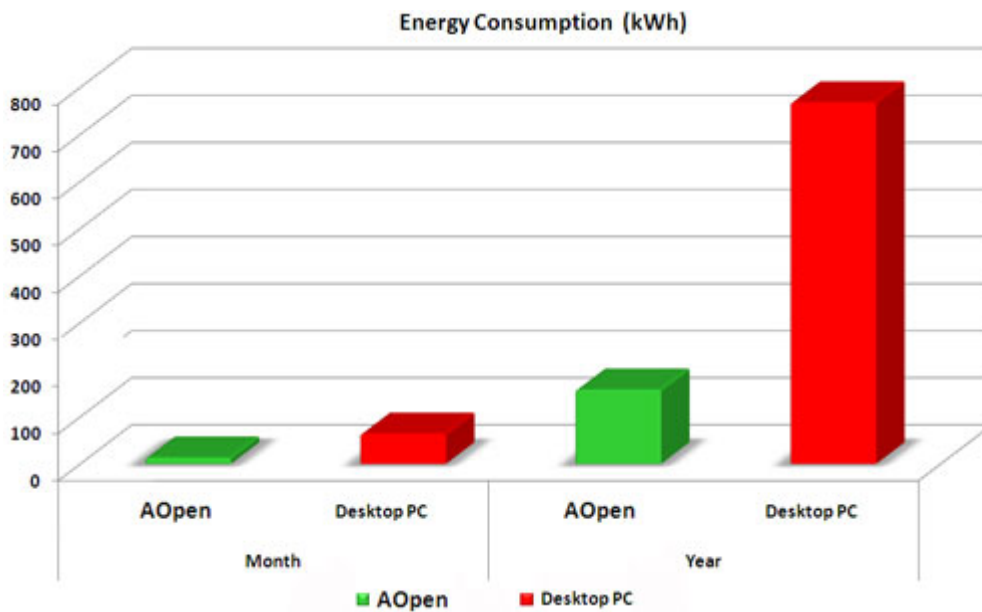

Energy saving and cost reducing