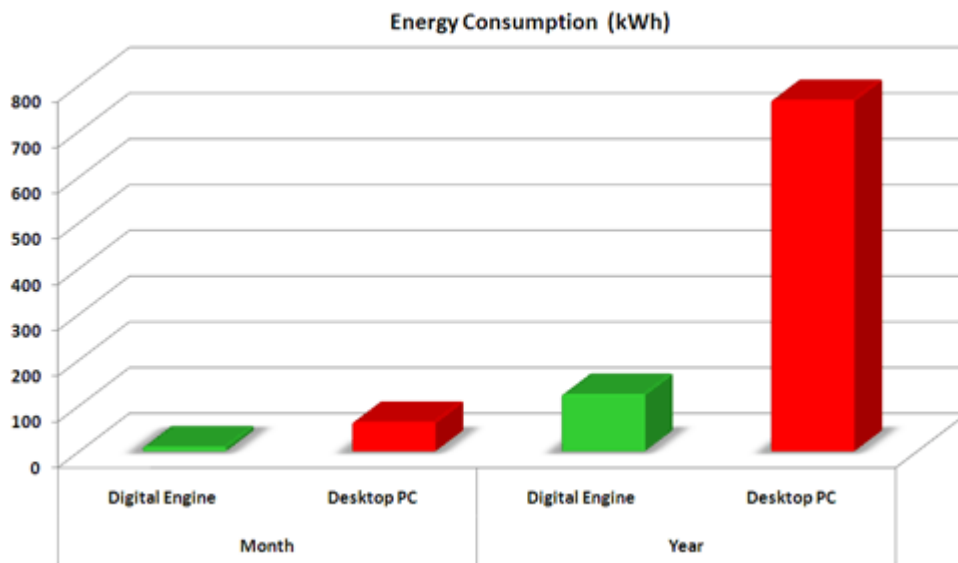

Energy saving and cost reducing

[list of content...](#)

[go top...](#)