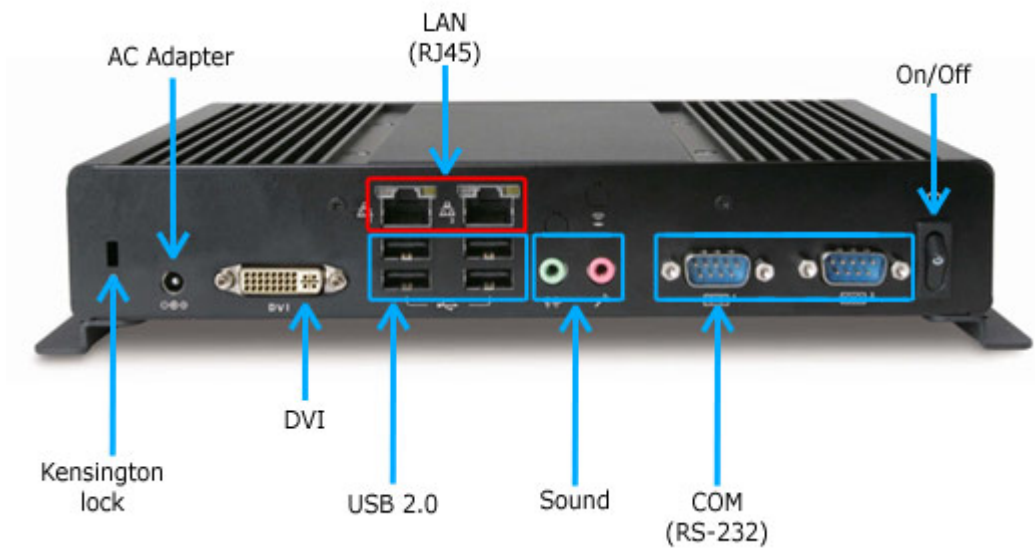

DEX2750

**DIGITAL ENGINE** the series of products AOpen firm dedicate to industrial use ...

[Resistance on damage & small size ...](#)

[list of content...](#)

[go top...](#)

The AOpen Digital Engine DE45-Pro is a rugged, high performance Intel-based system in a 252 (W)x 42.8 (H) x 165 (D)mm footprint that weighs less than 3,7 pounds.

## [Advanced technology ...](#)

[list of content...](#)

[go top...](#)

The AOpen MiniPC DEX2750 line offers Intel-based desktop products with a similar footprint and features an enclosure that balances ergonomics, size and function. Both systems include the Intel 945GSE / ICH7M chipset, one Mini PCI slot as well as extensive I/O that includes DVI, 2x COM(RS232), 2x GB LAN, USB, audio and more. The systems have the ability to add up to 2GB of memory as well as a notebook hard drive or flash disk.

## [Using & interface ...](#)

[list of content...](#)

[go top...](#)

**Front Panel :**

**Rear Panel :**

[list of content...](#)

[go top...](#)

## [Recapitulation ...](#)

[list of content...](#)

[go top...](#)

AOpen Digital Engine DEX2750 is a complete solution for Digital Signage, Projector PC, Media Player, and Vehicle PC. AOpen DEX2750 is a compact system of 1.75L with Intel 945GSE Express Chipset supporting Intel socket PBGA437 Atom N270 processors. The AOpen DEX2750 had 40,000 hour MTBF and passed shock and vibration operation tests. It can be installed both vertically and horizontally without having thermal issues. AOpen DEX2750 adapts mobile CPU, chipset and memory to reduce heat. With less heat, the speed of the fans will drop and create a silent working condition.