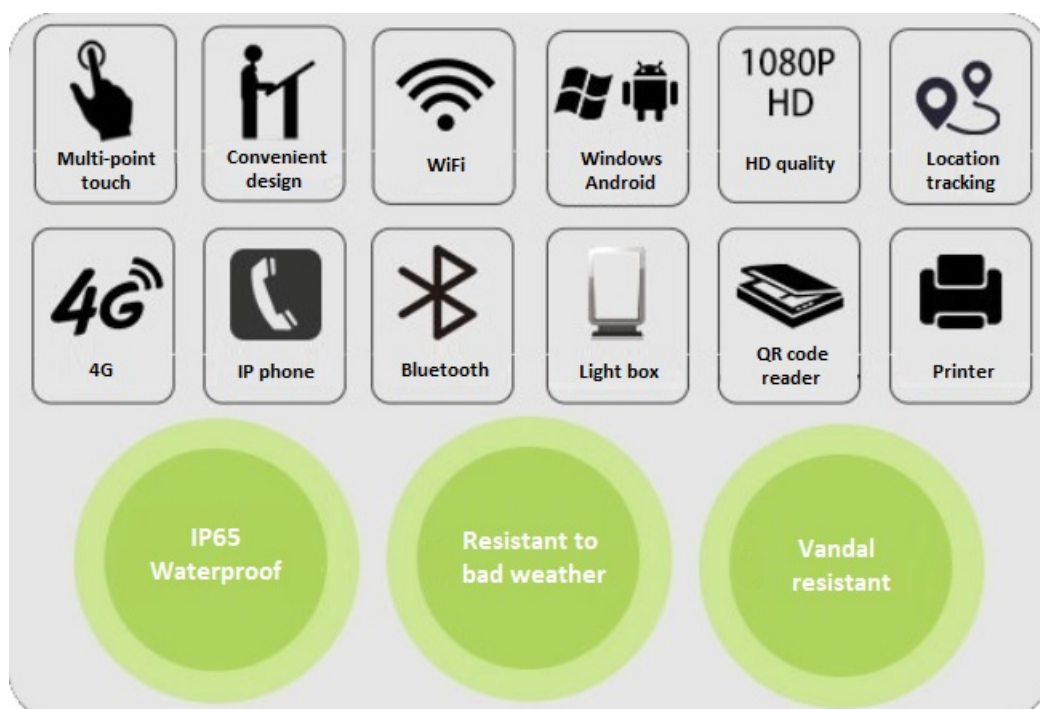

vandal resistance.

The devices are marked with the letters IK and two numbers - appropriate on an 11-point scale (from "00" to "10"). The higher the numerical value of the IK parameter, the better the level of mechanical strength.

IK classification level	Impact force
10	Resistance to impact with an energy of 20 J

COMMUNICATION

4G, Bluetooth and others (optional)

The standing totem with an LCD screen is equipped with a WiFi module, optional Bluetooth and 4G. In addition, the totem has a module that allows you to track the position.