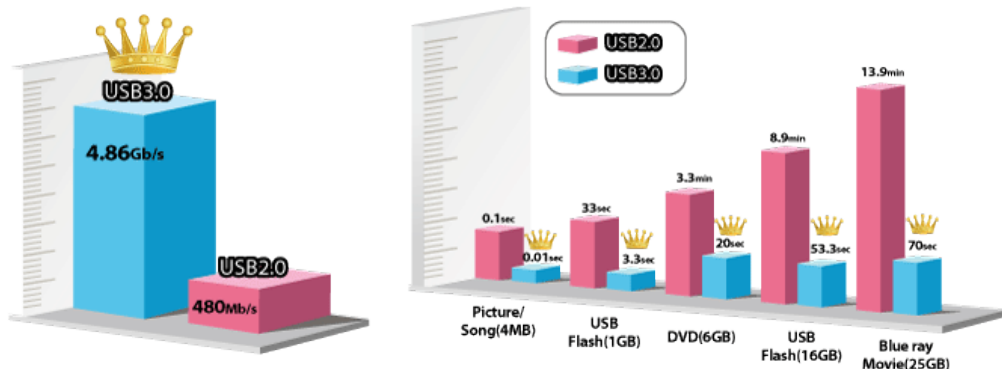

The CLEVO P370EM is equipped with the latest USB 3.0 technology that can deliver transfer speed up to 10 times faster than USB 2.0. This allows faster transfer of HD content. USB charging is also faster - port provides a 900mA current, offering power saving features by switching to standby mode on unused devices, or turning them off.