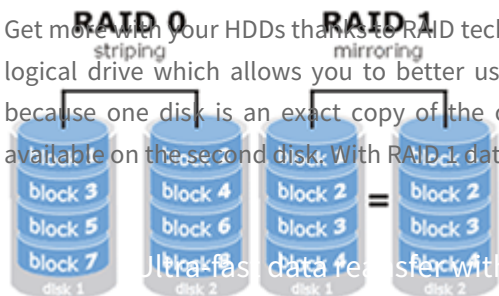

NVIDIA® PureVideo® technology brings movies to life. PureVideo uses advanced techniques found only on very high-end consumer players and TVs to make Blu-ray, HD DVD, standard-definition DVD movies, PC and mobile device content look crisp, clear, smooth and vibrant.

[go top...](#)

Laptop has the ability to install up to three SATA hard drives. This enables easy expansion without moving data from the old disk to the new one. If your free space on hard disk is running out you just can add next hard disk. You won't need to reinstall the software.

Get more with your HDDs thanks to RAID technology. RAID 0 joins physical drives into a single logical drive which allows you to better use of space. With RAID 1 your data will be safer because one disk is an exact copy of the other. Even if one disk fail all data will still be available on the second disk. With RAID 1 data reading accelerates almost twice.