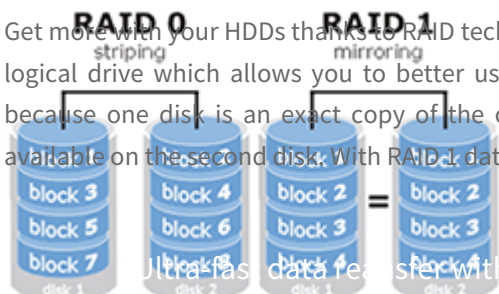

Get more with your HDDs thanks to RAID technology. RAID 0 joins physical drives into a single logical drive which allows you to better use of space. With RAID 1 your data will be safer because one disk is an exact copy of the other. Even if one disk fail all data will still be available on the second disk. With RAID 1 data reading accelerates almost twice.