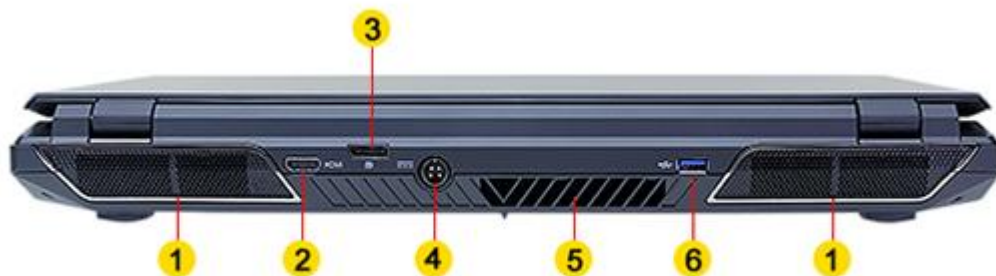

[go top...](#)

1. Kensington® Lock
2. RJ-45 LAN Port
3. 9-in-1 Card Reader
4. Line-in Jack

5. S/PDIF-Out Jack
6. Microphone-in Jack
7. Headphone-out Jack

- 1. Optical Device Bay
 - 2. eSATA Port (USB 2.0 Combo)
 - 3. USB 3.0 900mA
 - 4. USB 3.0 Ports
-

- 1. GPU Cooling Vents
 - 2. HDMI 1.4a Output Jack
 - 3. VESA Display Port
 - 4. DC-In Jack
 - 5. CPU Cooling Vents
 - 6. USB 3.0 Port
-

- 1. Hard Drives Compartment
 - 2. Battery Pack
 - 3. LED Status Indicator
-