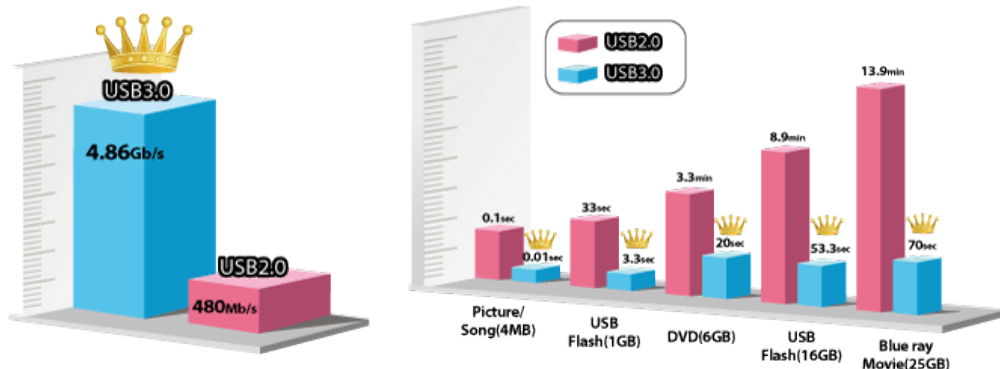

The CLEVO P370EM is equipped with the latest USB 3.0 technology that can deliver transfer speed up to 10 times faster than USB 2.0. This allows faster transfer of HD content. USB charging is also faster - port provides a 900mA current, offering power saving features by switching to standby mode on unused devices, or turning them off.