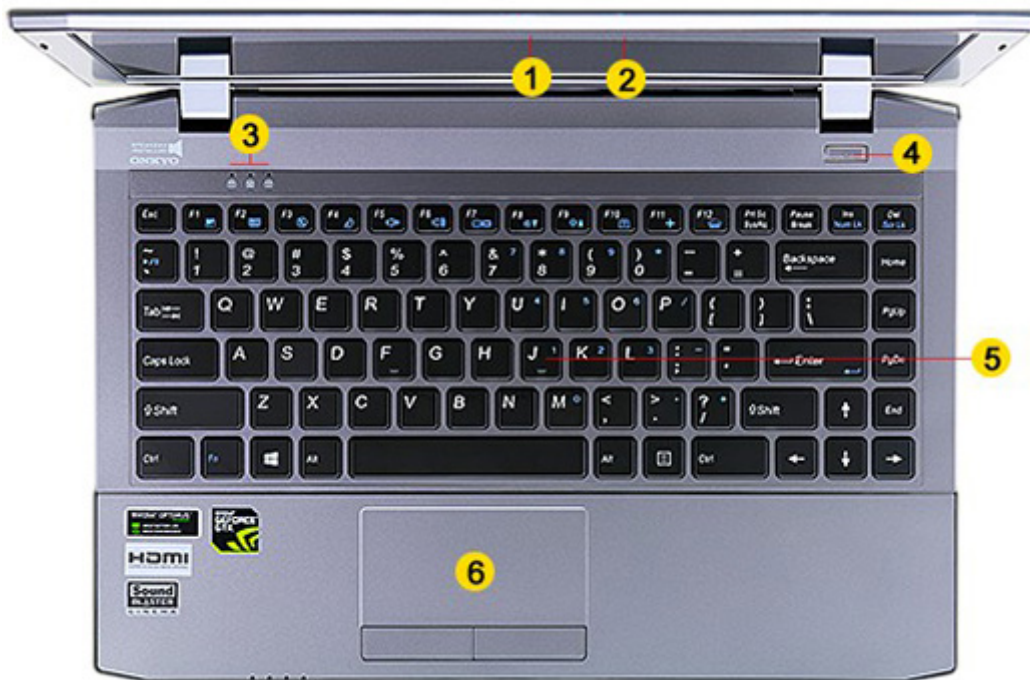

[go top...](#)

1. [2.0M HD Video Camera](#)
2. [Built-in Microphone](#)
3. [LED Status Indicators](#)

4. [Power Button](#)
5. [Backlit Keyboard](#)
6. [Touchpad with Scroll Slider](#)