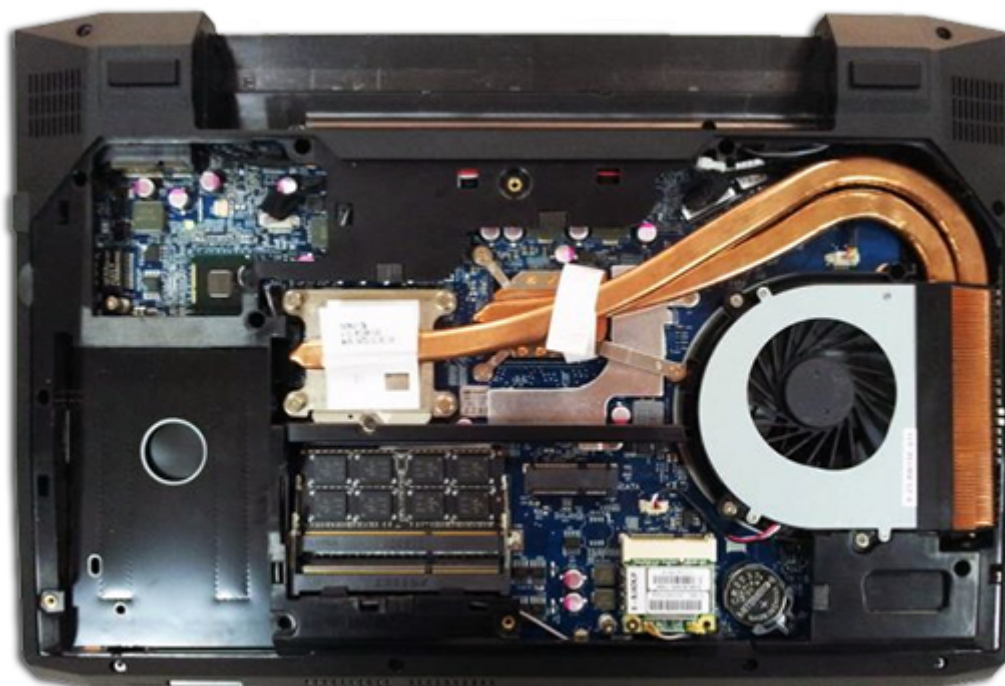

The keyboard backlight LED is a feature that not only beautifies Clevo W230ST, but also makes it easier to write when the light in the environment is weak. The color and intensity of illumination can be adjusted to your needs. Highlighting three-zone which allows for the keyboard backlight in areas that are in use, and put it out there where it is unnecessary for example, the numeric keypad.

mobilator.pl

[go top...](#)

Powerful storage capacity

Performance of your computer will never again let you down by technology, dual-channel RAM. Sharing channels reduces data latency and increase memory bandwidth to satisfy most storage-hungry applications. With up to 16GB of system memory always cope with the number of assigned tasks in parallel. The manufacturer can install two memory modules SODIMM DDR3/DDR3L.