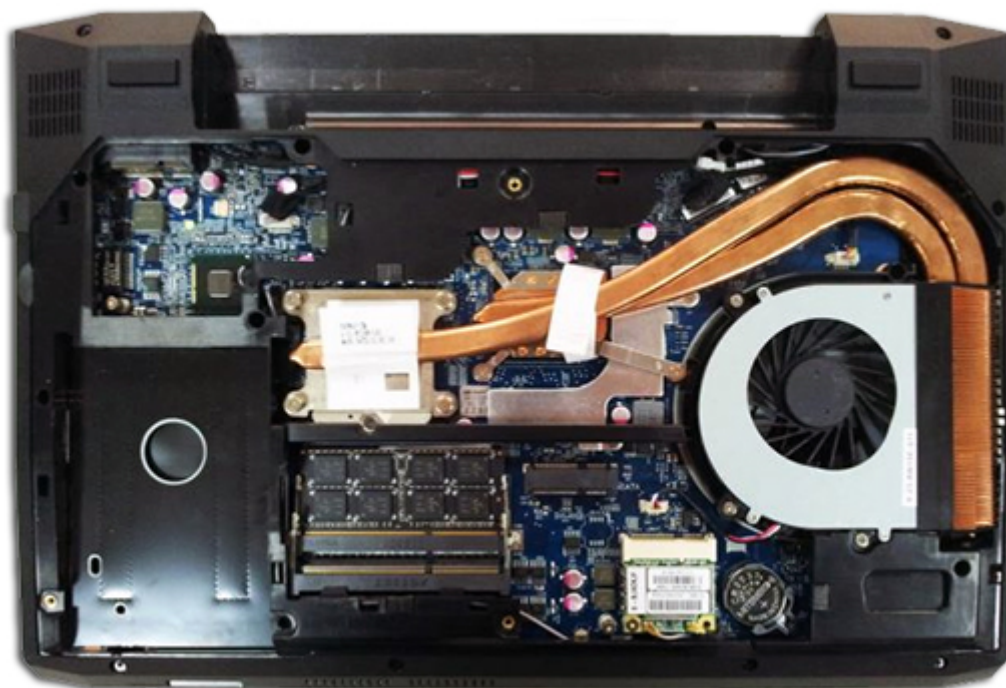

The keyboard backlight LED is a feature that not only beautifies Clevo W230ST, but also makes it easier to write when the light in the environment is weak. The color and intensity of illumination can be adjusted to your needs. Highlighting three-zone which allows for the keyboard backlight in areas that are in use, and put it out there where it is unnecessary for example, the numeric keypad.

mobilator.pl

[go top...](#)

Powerful storage capacity

Performance of your computer will never again let you down by technology, dual-channel RAM. Sharing channels reduces data latency and increase memory bandwidth to satisfy most storage-hungry applications. With up to 16GB of system memory always cope with the number of assigned tasks in parallel. The manufacturer can install two memory modules SODIMM DDR3/DDR3L.