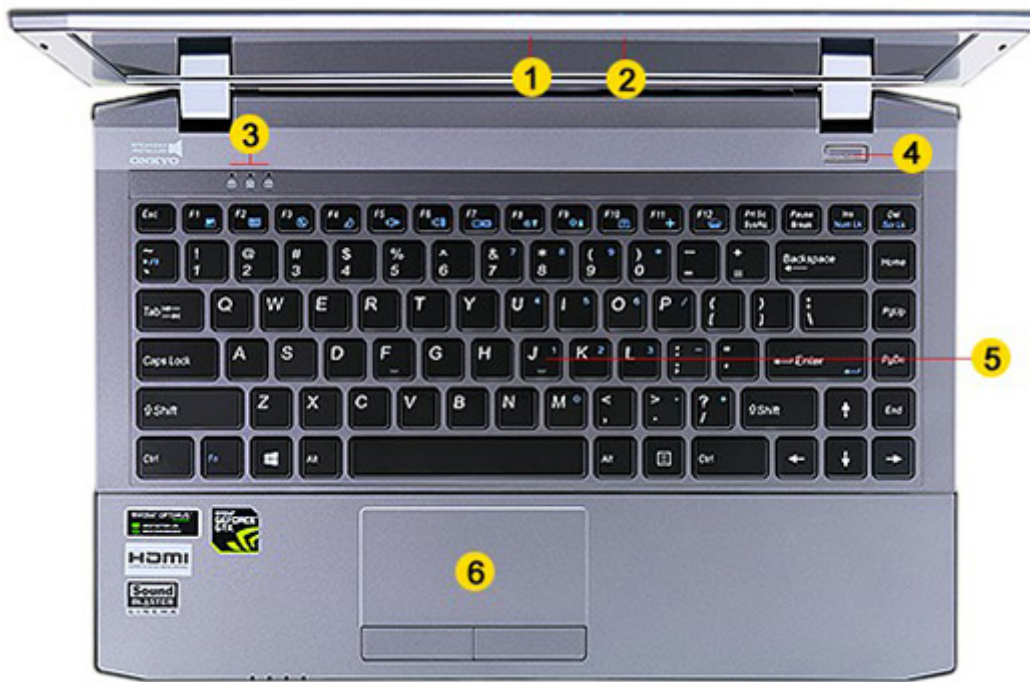

RAID 0

striping

RAID 1

mirroring

RAID 0 allows you to hook up physical drives into a single logical which allows for better use of space. With RAID 1, your data will be safer because a disk is an exact copy of the other. If one drive fails all data is still available on the other. RAID 1 is almost twice as fast as reading data from the disk.

mobilator.pl

[go top...](#)

Powerful storage capacity

Performance of your computer will never again let you down by technology, dual-channel RAM. Sharing channels reduces data latency and increase memory bandwidth to satisfy most storage-hungry applications. With up to 16GB of system memory always cope with the number of assigned tasks in parallel. The manufacturer can install two memory modules SODIMM DDR3/DDR3L.

[go top...](#)

- 1. [2.0M HD Video Camera](#)
- 2. [Built-in Microphone](#)
- 3. [LED Status Indicators](#)

- 4. [Power Button](#)
- 5. [Backlit Keyboard](#)
- 6. [Touchpad with Scroll Slider](#)

- 1. [Onkyo Speakers](#)
- 2. [Battery Pack \(6 cell\)](#)
- 3. [Battery Lock](#)