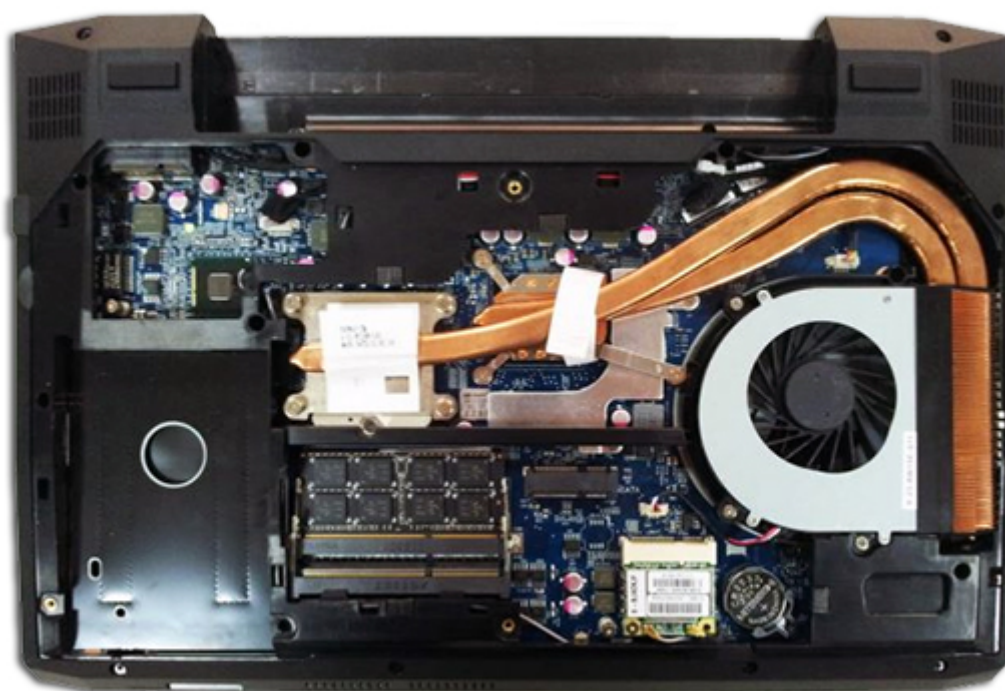

The keyboard backlight LED is a feature that not only beautifies Clevo W230ST, but also makes it easier to write when the light in the environment is weak. The color and intensity of illumination can be adjusted to your needs. Highlighting three-zone which allows for the keyboard backlight in areas that are in use, and put it out there where it is unnecessary for example, the numeric keypad.

mobilator.pl

[go top...](#)

Powerful storage capacity

Performance of your computer will never again let you down by technology, dual-channel RAM. Sharing channels reduces data latency and increase memory bandwidth to satisfy most storage-hungry applications. With up to 16GB of system memory always cope with the number of assigned tasks in parallel. The manufacturer can install two memory modules SODIMM DDR3/DDR3L.