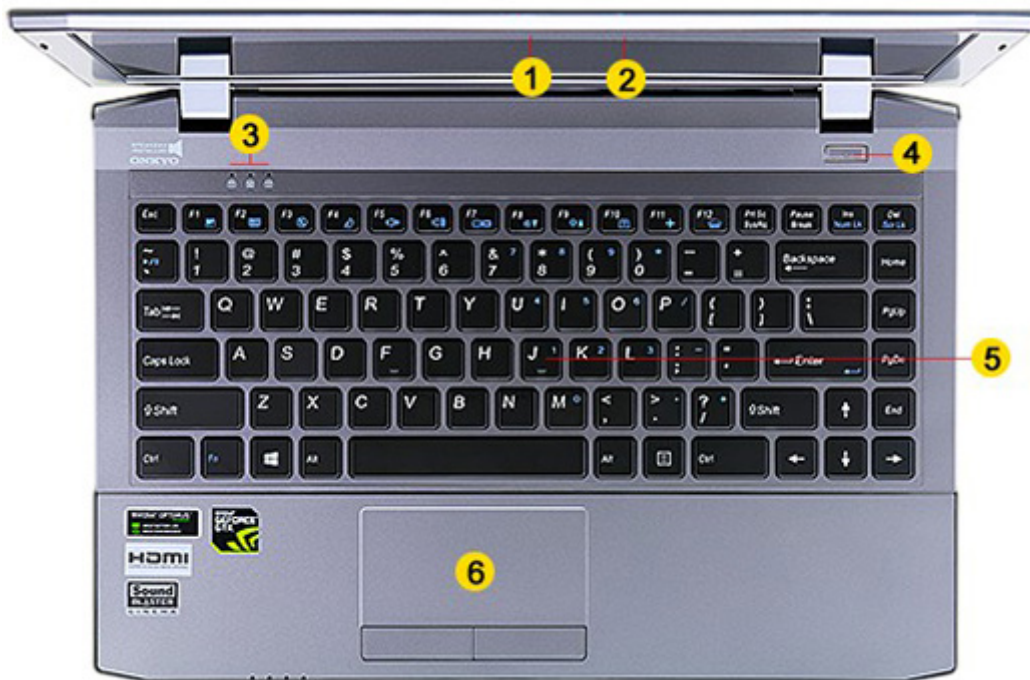

RAID 0

striping

RAID 1

mirroring

RAID 0 allows you to hook up physical drives into a single logical which allows for better use of space. With RAID 1, your data will be safer because a disk is an exact copy of the other. If one drive fails all data is still available on the other. RAID 1 is almost twice as fast as reading data from the disk.

mobilator.pl

[go top...](#)

Powerful storage capacity

Performance of your computer will never again let you down by technology, dual-channel RAM. Sharing channels reduces data latency and increase memory bandwidth to satisfy most storage-hungry applications. With up to 16GB of system memory always cope with the number of assigned tasks in parallel. The manufacturer can install two memory modules SODIMM DDR3/DDR3L.

[go top...](#)

- 1. [2.0M HD Video Camera](#)
- 2. [Built-in Microphone](#)
- 3. [LED Status Indicators](#)

- 4. [Power Button](#)
- 5. [Backlit Keyboard](#)
- 6. [Touchpad with Scroll Slider](#)

- 1. [Onkyo Speakers](#)
- 2. [Battery Pack \(6 cell\)](#)
- 3. [Battery Lock](#)