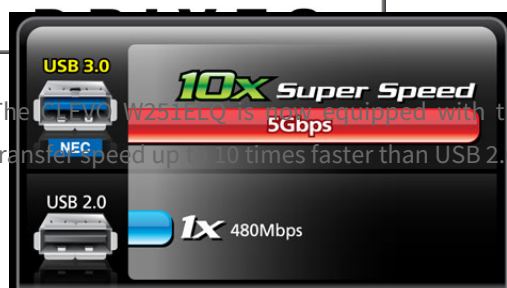

TRIPLE
CHANNEL
DDR3
1066MHz/1333MHz/1600MHz

Amazing speed with the disk SSD

...ology Flash SSD (Solid State Disc). This means that it has no moving parts and only the same electronics. A 2 times faster reads and writes data in relation to standard disks 2,5".