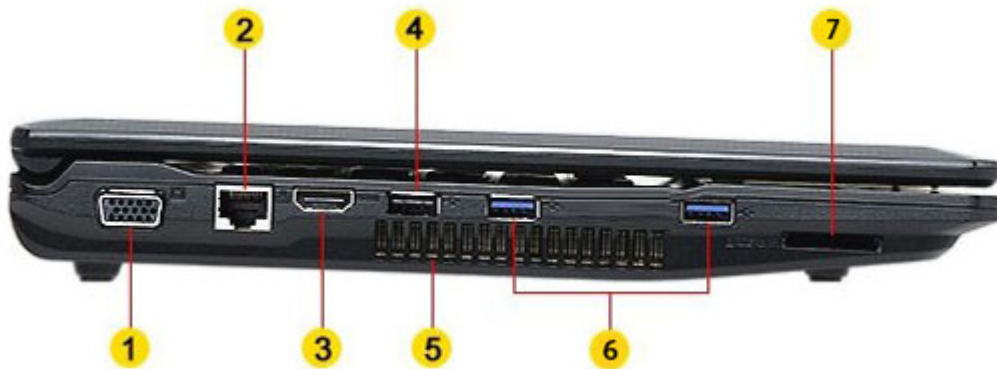

[go top...](#)

1. Port VGA
2. RJ-45
3. HDMI Out Port
4. USB 2.0

5. Vent
6. USB 3.0
7. Card Reader