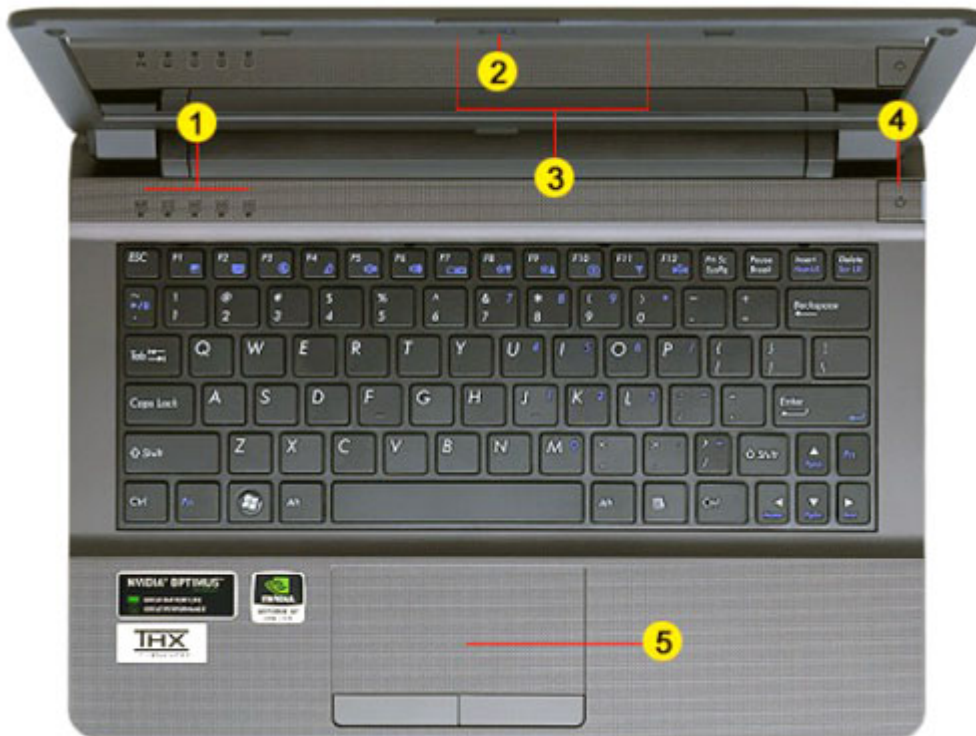

BLUETOOTH CONNECTIVITY

No  technology that allows the exchange of information among different devices, you can easily use all the accessories of the CLEVO line (and more) with an in-built special software.

[go top...](#)

Opis

1. LED Status Indicators

2. 2MPix Camera

3. Microphone

4. Power Button

5. TouchPad

[go top...](#)