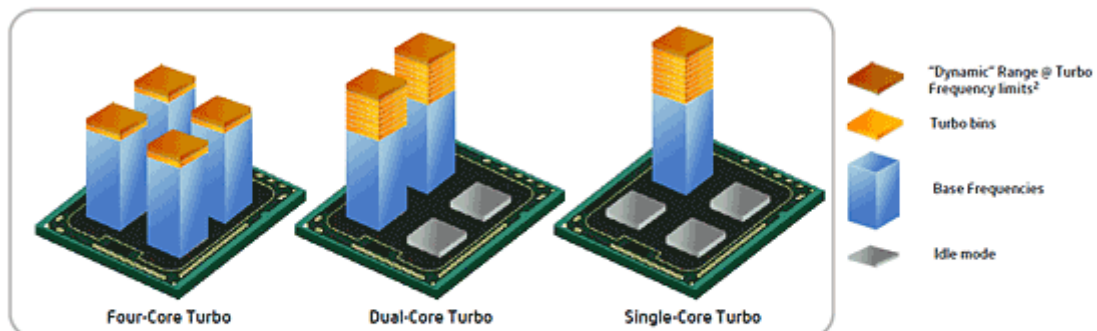

TOTAL CONNECT

Always and in every place connected: Notebook W110ER permit to staying in solid connect thanks to built-in technology. Voice, data and videos can be send and received on both ways: line and wireless from utilization give high effective of connections about large transfer. Built-in modules: Bluetooth and lan - across USB port plug WiFi module (in set).

A NEW LEVEL OF INTELLIGENT PERFORMANCE i3

With intelligent performance that accelerates in response to demanding tasks, such as playing games and editing photos, the Intel® Core™ i3 second generation processor moves faster when you do.

The Intel Core i3 processor automatically allocates processing power where it's needed most. Whether you're creating HD video, composing digital music, editing photos, or playing the coolest PC games—with the Intel Core i3 processor you can multitask with ease and be more productive than ever.

[go top...](#)

- Intel® Hyper-Threading Technology (Intel® HT) along with other innovative technologies from Intel enables 2-threaded processing, which provides quick and seamless multitasking.

Intel® Turbo Boost Technology 2.0