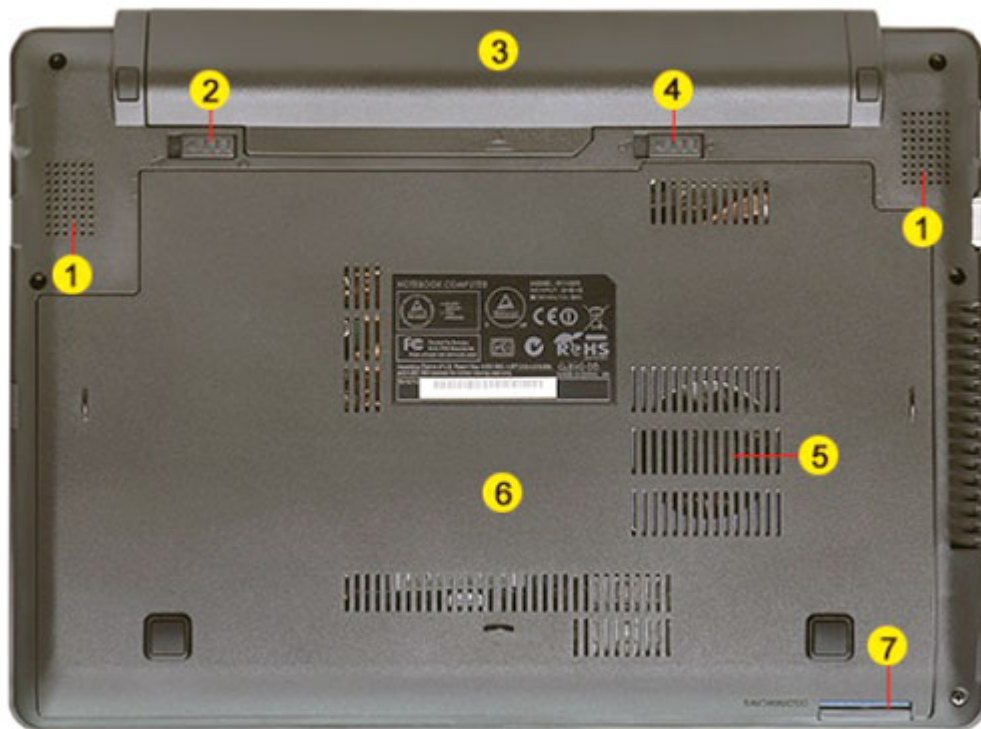

[go top...](#)

Opis

1. LED Status Indicators

2. 2MPix Camera

3. Microphone

4. Power Button

5. TouchPad

[go top...](#)

- 1. Speakers
- 2. Battery Release Latch
- 3. Battery Pack (6 cell)
- 4. Battery Lock
- 5. CPU/GPU Colling Vent
- 6. CPU/HDD
- 7. Card Reader

- 1. RJ-45 (LAN)
- 2. VGA
- 3. HDMI Output
- 4. Audio Output
- 5. Microphone Input
- 6. Vent
- 7. 2x USB 3.0