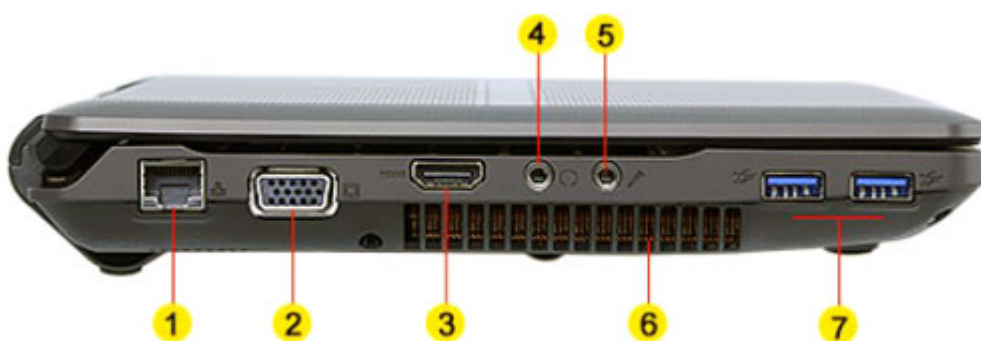

[go top...](#)

Opis

1. LED Status Indicators

2. 2MPix Camera

3. Microphone

4. Power Button

5. TouchPad

[go top...](#)

- 1. Speakers
- 2. Battery Release Latch
- 3. Battery Pack (6 cell)
- 4. Battery Lock
- 5. CPU/GPU Colling Vent
- 6. CPU/HDD
- 7. Card Reader

- 1. RJ-45 (LAN)
- 2. VGA
- 3. HDMI Output
- 4. Audio Output
- 5. Microphone Input
- 6. Vent
- 7. 2x USB 3.0