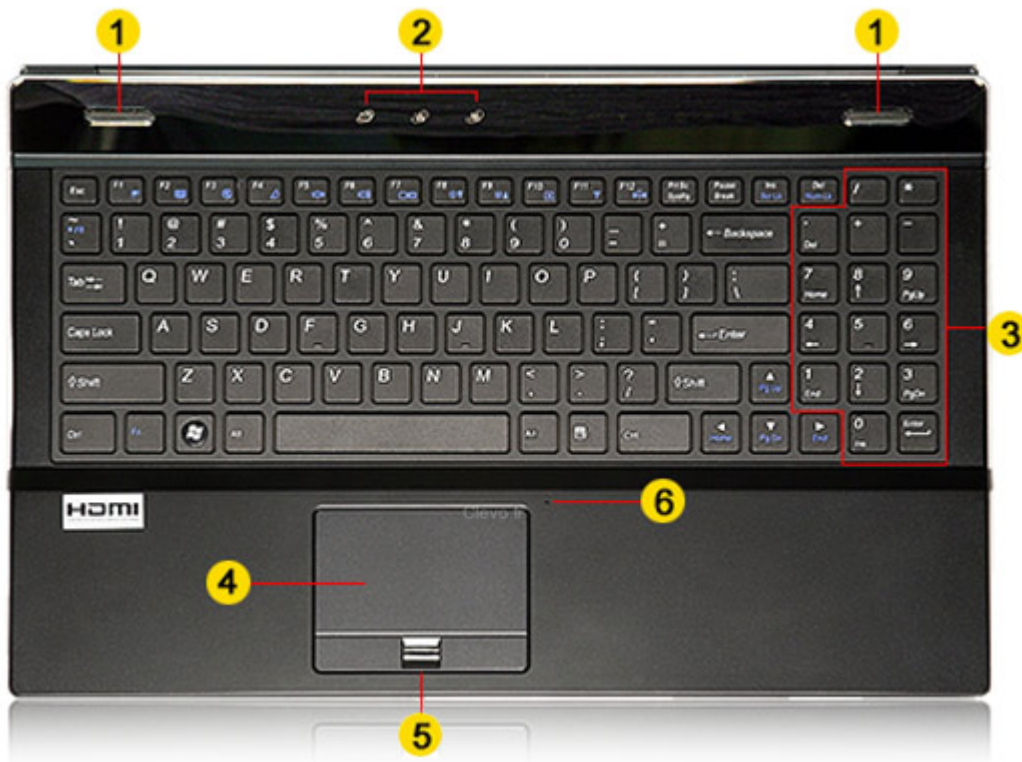

1. Stereo Speaker
2. Hot-Key Buttons
3. Numeric Keypad
4. TouchPad with scroll

5. Fingerprint Reader
6. Microphone

[go top...](#)