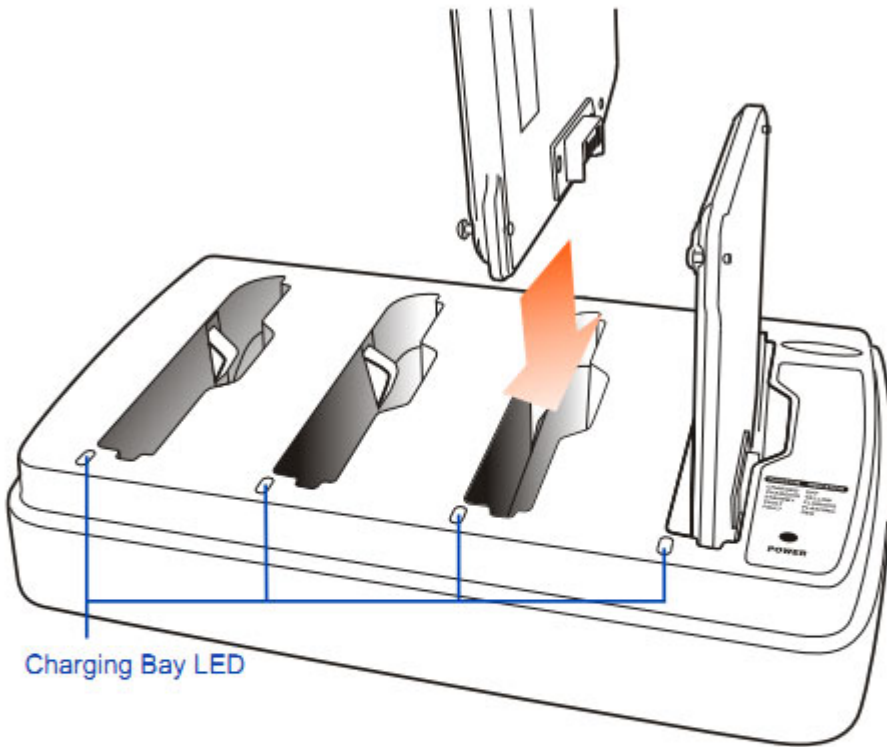

NOVA - Charger 4 Bay

**Category:** Accessories - mobile

**Manufacturer:** NOVA

**Product from the Archive - production finished**

Single charger straight from NOVA factory. Handles of this mark guarantee full satisfaction and they serve by many summers without loss of quality their owners.

4 Bay external battery charger charges up to four external battery packs.

## Battery Charger

Charging Bay LED

Power Connector (Back)

Power Indicator and LED Legend