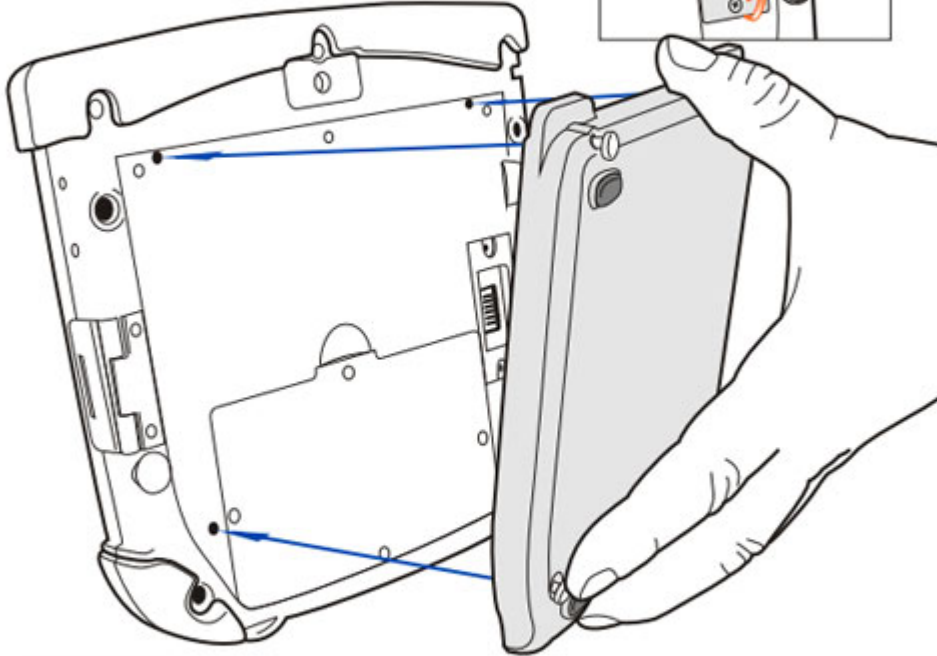

The battery made of lithium-ion cells.
Operating time on battery - up to 6h.
Extra Battery for NOVA Marathon.

Attach Secondary Battery

Remove External Battery Connector Cover

Battery Connected

Connect AC Power