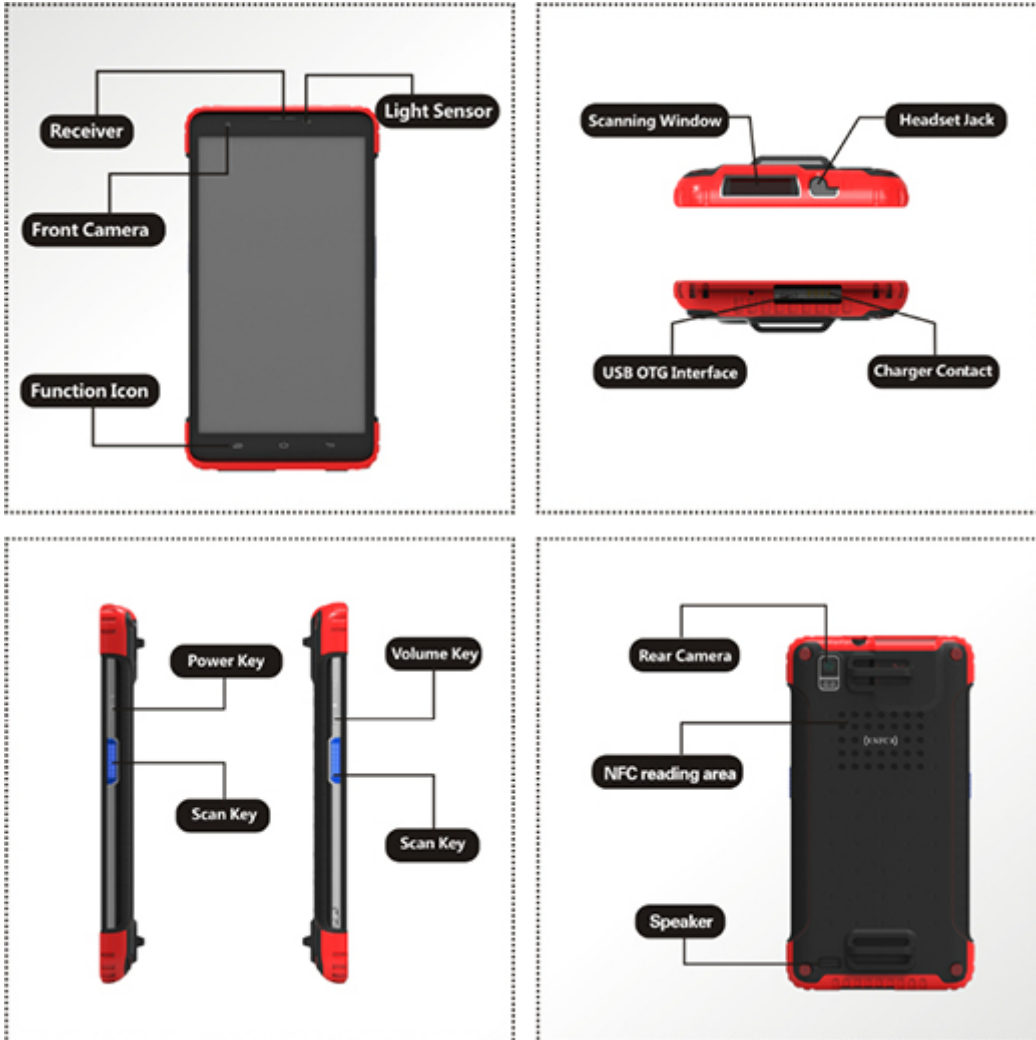

## **Minimalism**

C7 weighs only 350g and its dimensions (188 x 99 x 14mm) allow you to take it with them everywhere. With sleek performance and energy efficiency is on the forefront of devices in this segment and enjoys great popularity on the Polish market in the industrial segment.

**Dimensions**

188\*99\*14mm

**Weight**

350g (with battery)

[go top...](#)  

more photos in the "**Photo Gallery**" ...

**specification** of this version is available in the "Technical data" ...