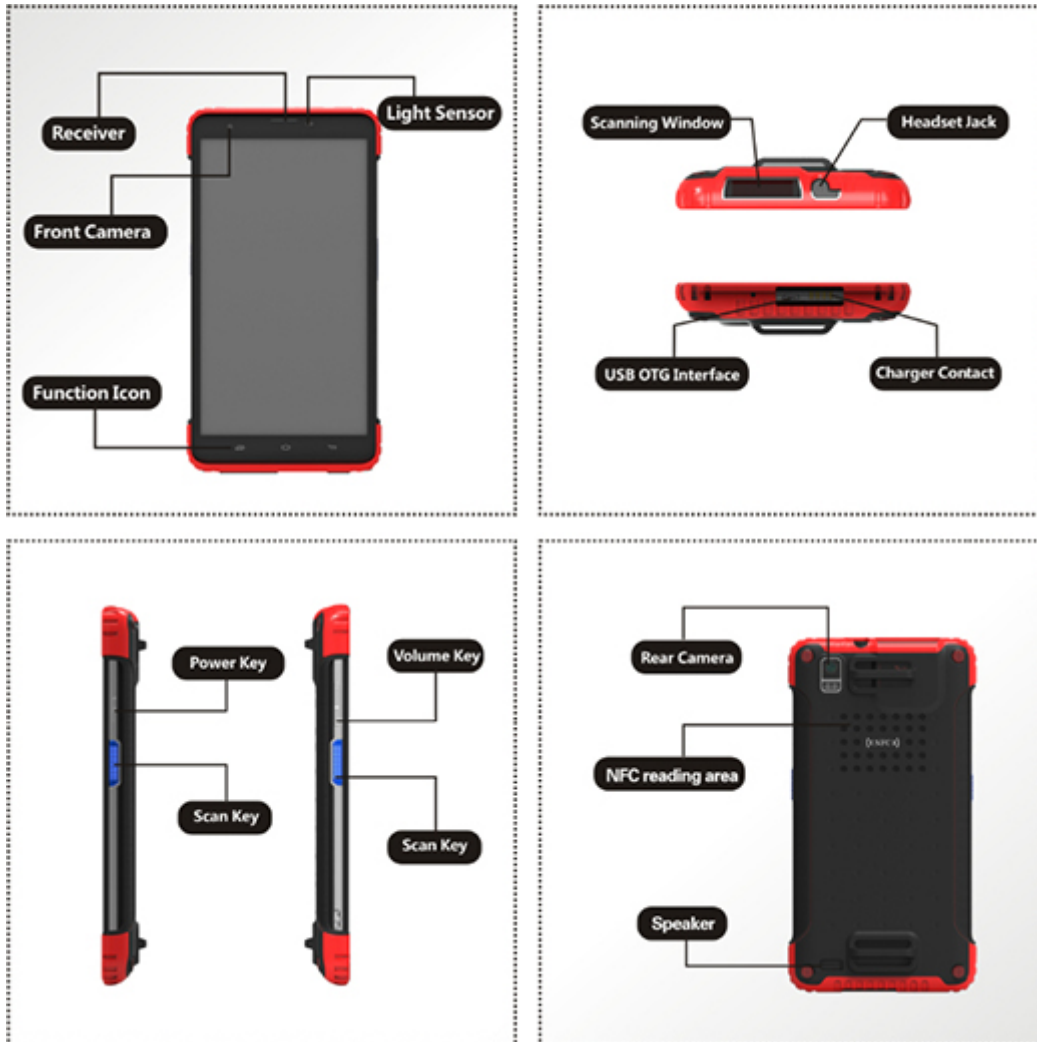

With 3G module, you need only insert a SIM card into a special slot and can immediately connect to the Internet. Integrated software allows you to automatically recognize and customize mobile networks. Also used in internal C5 WCDMA module adapts automatically to transfer and network coverage.

[go top...](#)

Minimalism

C7 weighs only 350g and its dimensions (188 x 99 x 14mm) allow you to take it with them everywhere. With sleek performance and energy efficiency is on the forefront of devices in this segment and enjoys great popularity on the Polish market in the industrial segment.

Dimensions

188*99*14mm

Weight

350g (with battery)

[go top...](#)  

more photos in the "**Photo Gallery**" ...

specification of this version is available in the "Technical data" ...