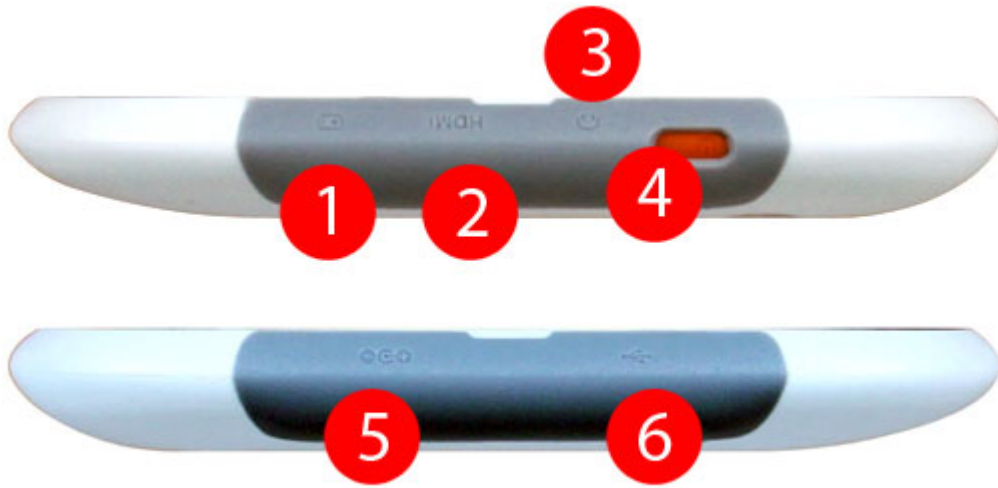

1. Slot SIM

4. Switch On/Off

2. mini HDMI

5. Charger port

3. Headphone

6. Port USB 2.0