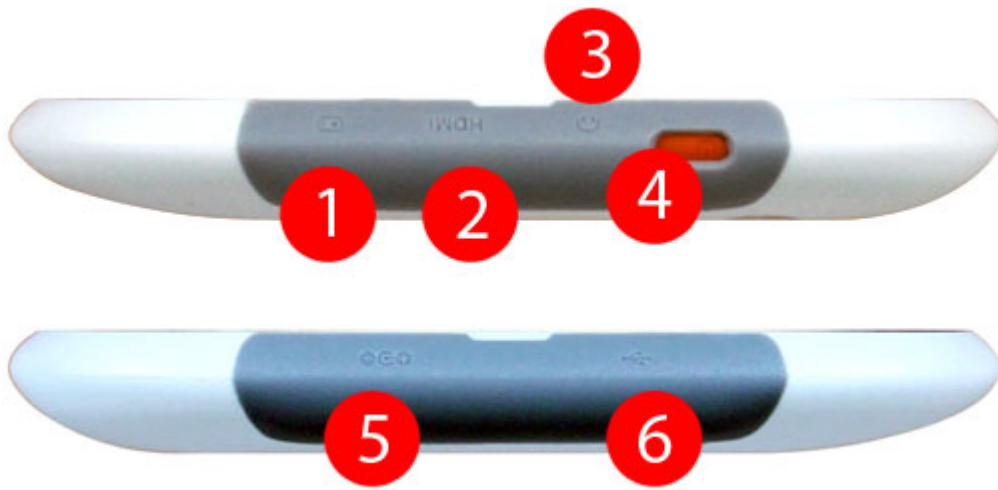

1. Slot SIM

4. Switch On/Off

2. mini HDMI

5. Charger port

3. Headphone

6. Port USB 2.0