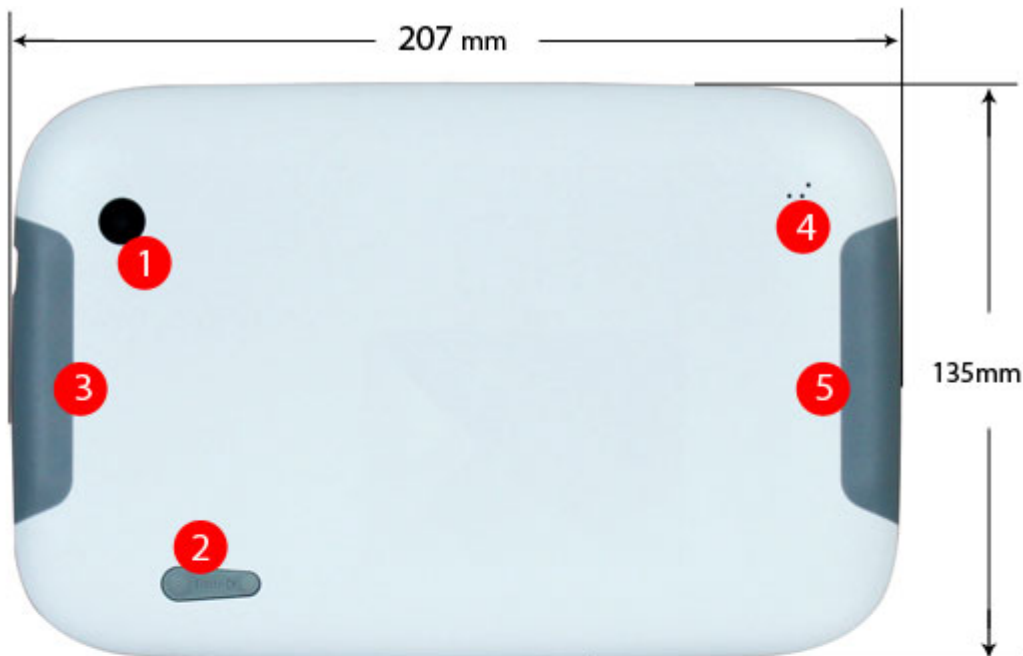

1. Camera 2Mpx	4. Speaker
2. Volume +/-	5. Rubber protection of ports
3. Rubber protection of ports	6. Button "menu"