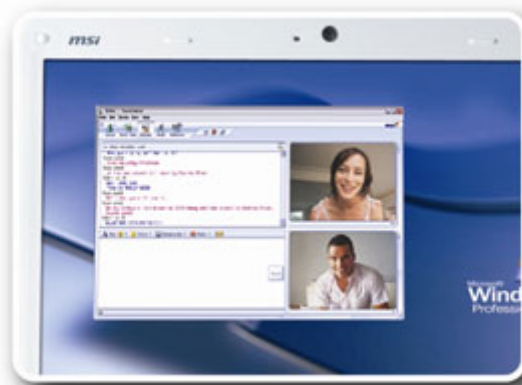

The Freedom to Operate

- **Ergonomic Big-Size Keyboard and Touch Pad** [go top...](#)

MSI has the same persistence for proper ergonomically design even on the keyboards of our smaller notebook computers. The keyboard of the U90 not only has great texture, it also increased the space between the keys to 17.5mm, allowing you to be as comfortable as you can. Plus, ingeniously designed spacebar and touchpad, so your fingers can move smoothly while avoiding strain.