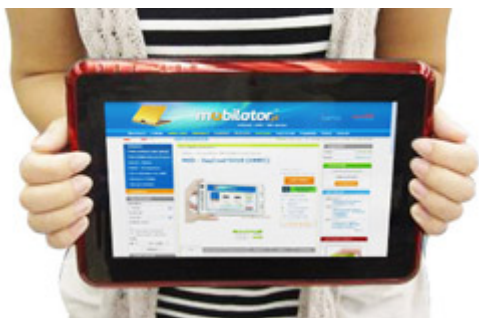

UMPC - SayCool 891A HSDPA Pro

Category:	UMPC (Ultra Mobile PC)
Manufacturer:	SayCool
WAN:	Yes
WLAN:	IEEE 802.11 b/g
Bluetooth:	Bluetooth 2.0
Processor:	Intel Atom N270 1,6GHz
Memory:	2GB DDR2
Chipset:	Intel 945GSE+ICH7M
Display:	8,9" TFT (1024x600) Multi-touch
Graphics card:	Integrated - Intel GMA950
Touch screen:	Yes (Multi-touch)
Swivel Hinge:	No
Hard Drive:	64GB SSD
BIOS:	-----
VGA out:	Yes (Adapter)
LAN:	Yes - 10M/100M (Adapter)
Camera:	Yes - 0,3 megapixels
Audio:	Integrated - 2 stereo speakers
Security:	No

Product from the Archive - production finished

Mobile without limitations thanks SayCool 891A!

8.9" Wide SVGA TFT LCD is a Multi-touch supporting the default resolution of 1024x600. The typing and executing programs are made easier with the keyboard screen.

Escaping from 640x480 screen of mini UMPC which used to feel uncomfortable, you will be able to enjoy surfing the Internet in a refreshing and comfortable environment on the optimized style web screen.